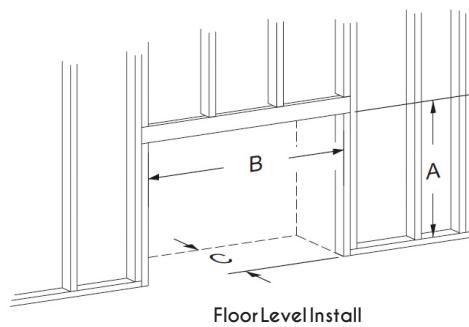

BTUs (Max / Min)	
DVCT50CBP	
Natural	56,500 / 16,500
LP	55,000 / 26,000

Framing Dimensions (in inches)	
DVCT50CBP	
A	58-1/2
B	58-1/2
C	24

Specifications	
Type of Gas	Natural or LP
Iron Pipe Size (N.P.T.)	1/2-inch
Ignition Systems	Multifunction Remote
Venting	5 x 8 inch