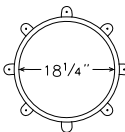

## BISHOP

The clean lines of the Bishop's round shape make it ideal for Mediterranean and more contemporary style homes.

BASE 2'2"  
HEIGHT 4'4"      WEIGHT 26 lbs.  
INSIDE DIAMETER 24"

 COPPER    FREEDOM GRAY

## PAWN

The smallest chimney pot in our line, the Pawn lends a custom, stylized look to smaller scale homes and chimneys.

BASE 1'8"  
HEIGHT 2'2"      WEIGHT 21 lbs.  
INSIDE DIAMETER 18 5/8"

 COPPER    FREEDOM GRAY

## BISHOP II

A more petite version of the Bishop, the Bishop II echoes the shape of standard clay pots with a fraction of the weight.

BASE 1'8"  
HEIGHT 3'3"      WEIGHT 36 lbs.  
INSIDE DIAMETER 18"

 COPPER    FREEDOM GRAY