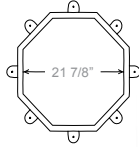

## CHIMNEY CLASSICS SQUARE

Strong lines define this chimney classic pot. Value added design elements ensure a fit for most style homes.

BASE 1'9"  
HEIGHT 3'9"      WEIGHT 31 lbs.  
INSIDE DIAMETER 18 7/8"

## CHIMNEY CLASSICS OCTAGON

A custom, stylized look for smaller scale homes and chimneys in a value added design.

BASE 1'8"  
HEIGHT 2'11"      WEIGHT 25 lbs.  
INSIDE DIAMETER 21 7/8"

 STEEL  
PAINTED BRIGHT COPPER

## BISHOP

The clean lines of the Bishop's round shape make it ideal for Mediterranean and more contemporary style homes.

BASE 2'2"  
HEIGHT 4'4"      WEIGHT 26 lbs.  
INSIDE DIAMETER 24"

 COPPER    FREEDOM GRAY

## BISHOP II

A more petite version of the Bishop, the Bishop II echoes the shape of standard clay pots with a fraction of the weight.

BASE 1'8"  
HEIGHT 3'3"      WEIGHT 36 lbs.  
INSIDE DIAMETER 18"

 COPPER    FREEDOM GRAY