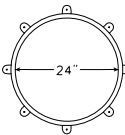

## BISHOP

The clean lines of the Bishop's round shape make it ideal for Mediterranean and more contemporary style homes.

BASE 2'2"  
HEIGHT 4'4"      WEIGHT 26 lbs.  
INSIDE DIAMETER 24"

 COPPER    FREEDOM GRAY

## BISHOP II

A more petite version of the Bishop, the Bishop II echoes the shape of standard clay pots with a fraction of the weight.

BASE 1'8"  
HEIGHT 3'3"      WEIGHT 36 lbs.  
INSIDE DIAMETER 18"

 COPPER    FREEDOM GRAY