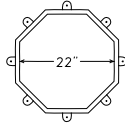

COPPER AND FREEDOM GRAY OFFERING

KING

With an octagonal shape and stately appearance, the King adds instant royalty to the home. This large chimney pot is ideal for tall chimneys and larger scale homes.

BASE 2'0"
HEIGHT 4'0"   WEIGHT 45 lbs.
INSIDE DIAMETER 22"

COPPER   FREEDOM GRAY