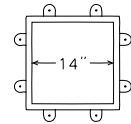

KNIGHT II

Like the Knight, the Knight II offers a solid, boxy finish that works especially well with Art Deco and Craftsman style homes.

BASE 1'4"
HEIGHT 3'2"   WEIGHT 20 lbs.
INSIDE DIAMETER 14"

COPPER   FREEDOM GRAY