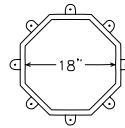

## KNIGHT

The strong lines of the Knight offer a unique look with a pyramid-shaped top. This model also works well for more streamlined architecture.

BASE 1'9"  
HEIGHT 3'8"      WEIGHT 36 lbs.  
INSIDE DIAMETER 19"

## QUEEN

Appropriately scaled a bit smaller than the King, the Queen is also octagonal and adds a regal element to any chimney.

BASE 1'8"  
HEIGHT 3'5"      WEIGHT 42 lbs.  
INSIDE DIAMETER 18"

 COPPER    FREEDOM GRAY

## BISHOP

The clean lines of the Bishop's round shape make it ideal for Mediterranean and more contemporary style homes.

BASE 2'2"  
HEIGHT 4'4"      WEIGHT 26 lbs.  
INSIDE DIAMETER 24"

 COPPER    FREEDOM GRAY