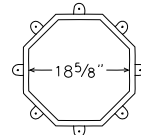

## BISHOP

The clean lines of the Bishop's round shape make it ideal for Mediterranean and more contemporary style homes.

BASE 2'2"  
HEIGHT 4'4"      WEIGHT 26 lbs.  
INSIDE DIAMETER 24"

 COPPER    FREEDOM GRAY

## PAWN

The smallest chimney pot in our line, the Pawn lends a custom, stylized look to smaller scale homes and chimneys.

BASE 1'8"  
HEIGHT 2'2"      WEIGHT 21 lbs.  
INSIDE DIAMETER 18 5/8"

 COPPER    FREEDOM GRAY

## BISHOP II

A more petite version of the Bishop, the Bishop II echoes the shape of standard clay pots with a fraction of the weight.

BASE 1'8"  
HEIGHT 3'3"      WEIGHT 36 lbs.  
INSIDE DIAMETER 18"

 COPPER    FREEDOM GRAY