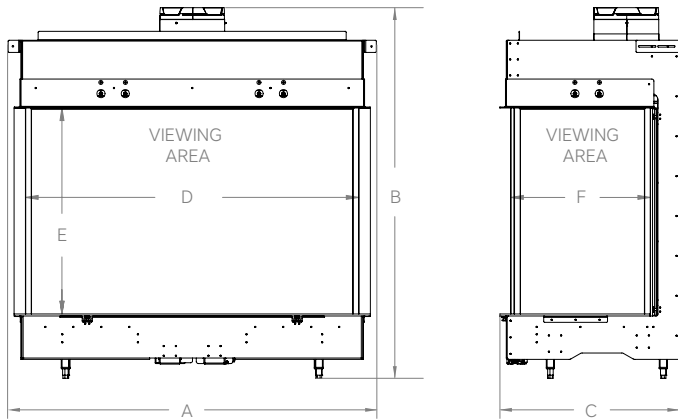

Remote Control
Uses radio frequency to control all fireplace features from the comfort of your chair.

28,000 - 42,500 BTU

Product Dimensions:

Also Available Electric e-MatriX

| Model # | Description | BTU | UPC | Wty. ¹ | Product Dimensions | | Viewing Area | | Packaging Dimensions | | Weight | |
|----------|----------------------------|---------------|---------------|-------------------|--------------------|----------------------|--------------|--------------------|----------------------|-----|--------|-----|
| | | | | | A (Width) | 45-3/8" (115.3 cm) | D (Width) | 39-5/8" (100.7 cm) | Width | TBD | Lbs | TBD |
| FMG4126B | Bay Built-in Gas Fireplace | 28,000-42,500 | 781052 137677 | 5 yr. | B (Height) | 45-13/16" (116.4 cm) | E (Height) | 25-3/8" (64.5 cm) | Height | TBD | Kg | TBD |
| | | | | | C (Depth) | 22-1/2" (57.2 cm) | F (Depth) | 15-5/16" (38.9 cm) | Depth | TBD | | |