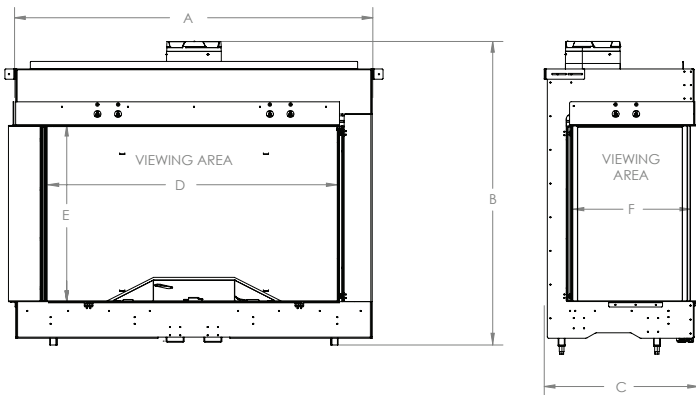

**Remote Control**  
Uses radio frequency to control all fireplace features from the comfort of your chair.

29,500 - 45,000 BTU

**Product Dimensions:**

**Also available**

Model #	Description	BTU	UPC	Wty. <sup>1</sup>	Product Dimensions		Viewing Area		Packaging Dimensions		Weight	
FMG4726L	Left-facing Built-in Gas Fireplace	29,500-45,000	781052 137592	5 yr.	<b>A (Width)</b>	53-1/4" (135.0 cm)	<b>D (Width)</b>	46-5/8" (118.4 cm)	<b>Width</b>	TBD	<b>Lbs</b>	TBD
					<b>B (Height)</b>	45-13/16" (116.4 cm)	<b>E (Height)</b>	25-3/8" (64.5 cm)	<b>Height</b>	TBD		
					<b>C (Depth)</b>	22-1/2" (57.2 cm)	<b>F (Depth)</b>	15-5/16" (38.9 cm)	<b>Depth</b>	TBD	<b>Kg</b>	TBD