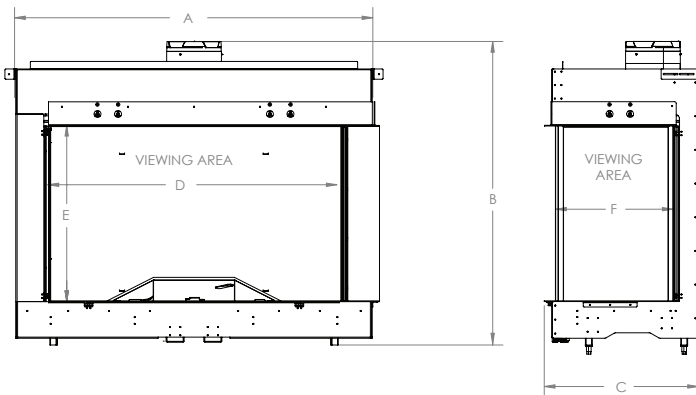

## Product Dimensions:

## Also available

Model #	Description	BTU	UPC	Wty. <sup>1</sup>	Product Dimensions		Viewing Area		Packaging Dimensions		Weight	
FMG4726R	Right-facing Built-in Gas Fireplace	29,500-45,000	781052 137608	5 yr.	<b>A (Width)</b>	53-1/4" (135.0 cm)	<b>D (Width)</b>	46-5/8" (118.4 cm)	<b>Width</b>	TBD	<b>Lbs</b>	TBD
					<b>B (Height)</b>	45-13/16" (116.4 cm)	<b>E (Height)</b>	25-3/8" (64.5 cm)	<b>Height</b>	TBD		
					<b>C (Depth)</b>	22-1/2" (57.2 cm)	<b>F (Depth)</b>	15-5/16" (38.9 cm)	<b>Depth</b>	TBD	<b>Kg</b>	TBD