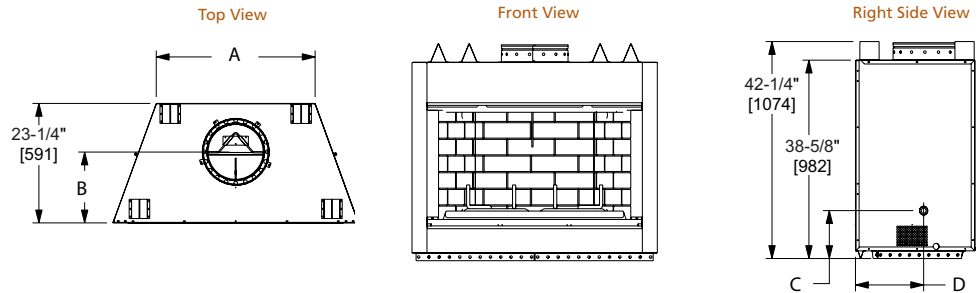

MONTANA

Model	Front Width		Back Width		Height		Depth		Viewing Area
	Unit	Framing	Unit	Framing	Unit	Framing	Unit	Framing	
Montana-36"	42" [1067]	43" [1091]	25" [635]	43" [1091]	42-1/4" [1073]	42-3/8" [1076]	23-1/4" [591]	24-1/8" [613]	36" x 23-1/2" [915 x 597]
Montana-42"	48" [1219]	49" [1246]	31" [787]	49" [1246]	42-1/4" [1073]	42-3/8" [1076]	23-1/4" [591]	24-1/8" [613]	42" x 23-1/2" [1067 x 597]

Drawings to the right represent the 36" and 42" combined.

MODEL	Montana-36"	Montana-42"
A	25" [786]	31" [786]
B	13-7/8" [352]	14" [356]
C	9-1/2" [241]	9-1/2" [241]
D	13-1/4" [337]	14" [356]