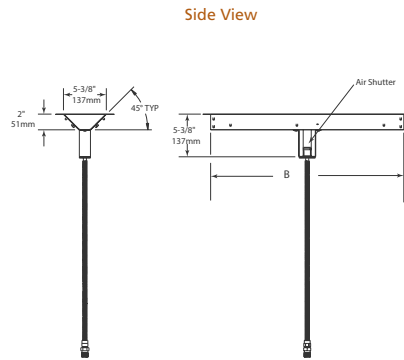

Interior Styles

Traditional

Herringbone

PLAZA

Model	Length	Width	Depth	Viewing Area	BTU/hr Input
Plaza-24"	24" [610]	5-3/8" [137]	5-3/8" [137]	24" x 5-3/8" [613 x 137]	32,000

Clearance to Combustibles

Appliance enclosure must be made entirely of non-combustible materials

	A	B
Starter Kit	26" (660 mm)	24" (610mm)
Starter Kit + 1 Extension	50" (1,270mm)	48" (1,219mm)
Starter Kit + 2 Extensions	74" (1,880mm)	72" (1,829mm)
Starter Kit + 3 Extensions	98" (2,489mm)	96" (2,438mm)
Starter Kit + 4 Extensions	122" (3,099mm)	120" (3,048mm)