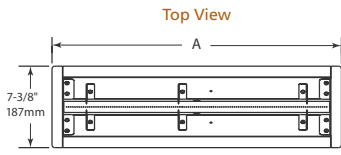

Interior Styles

Traditional

Herringbone

PLAZA

Model	Length	Width	Depth	Viewing Area	BTU/hr Input
Plaza-24"	24" [610]	5-3/8" [137]	5-3/8" [137]	24" x 5-3/8" [613 x 137]	32,000

Clearance to Combustibles

Appliance enclosure must be made entirely of non-combustible materials

	A	B
Starter Kit	26" (660 mm)	24" (610mm)
Starter Kit + 1 Extension	50" (1,270mm)	48" (1,219mm)
Starter Kit + 2 Extensions	74" (1,880mm)	72" (1,829mm)
Starter Kit + 3 Extensions	98" (2,489mm)	96" (2,438mm)
Starter Kit + 4 Extensions	122" (3,099mm)	120" (3,048mm)