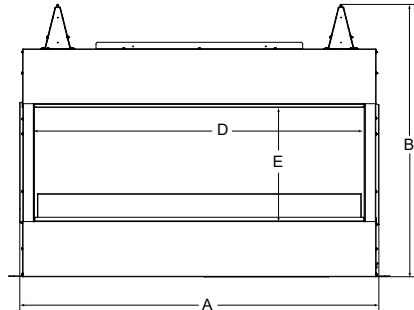

LANAI

Model	Front Width (A)		Height (B)		Depth (C)		Viewing Area (D x E)	BTU/hr Input
	Unit	Framing	Unit	Framing	Unit	Framing		
Lanai 48"	52-1/8" [1324]	52-3/4" [1340]	39-1/2" [1003]	39-3/4" [1009]	13-3/8" [340]	13-7/8" [352]	47-7/8" x 17" [1216 x 432]	55,000
Lanai 60"	64-1/8" [1629]	64-3/4" [1645]	39-1/2" [1003]	39-3/4" [1009]	13-3/8" [340]	13-7/8" [352]	60" x 17" [1524 x 432]	65,000

Front View