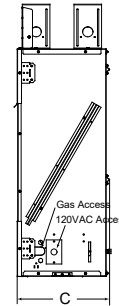

	A	B
Starter Kit	26" (660 mm)	24" (610mm)
Starter Kit + 1 Extension	50" (1,270mm)	48" (1,219mm)
Starter Kit + 2 Extensions	74" (1,880mm)	72" (1,829mm)
Starter Kit + 3 Extensions	98" (2,489mm)	96" (2,438mm)
Starter Kit + 4 Extensions	122" (3,099mm)	120" (3,048mm)

	A	B	C	D	E
in	17	17	45	8	8
mm	432	432	1143	203	203

LANAI

Model	Front Width (A)		Height (B)		Depth (C)		Viewing Area (D x E)	BTU/hr Input
	Unit	Framing	Unit	Framing	Unit	Framing		
Lanai 48"	52-1/8" [1324]	52-3/4" [1340]	39-1/2" [1003]	39-3/4" [1009]	13-3/8" [340]	13-7/8" [352]	47-7/8" x 17" [1216 x 432]	55,000
Lanai 60"	64-1/8" [1629]	64-3/4" [1645]	39-1/2" [1003]	39-3/4" [1009]	13-3/8" [340]	13-7/8" [352]	60" x 17" [1524 x 432]	65,000

Front View

Side View

LANAI SEE-THROUGH

Model	Width		Height		Depth		Viewing Area	BTU/hr Input
	Unit	Framing	Unit	Framing	Unit	Framing		
Lanai See-Through 48"	52-1/8" [1324]	52-3/4" [1340]	39-1/2" [1003]	39-3/4" [1009]	13" [330]	13-7/8" [352]	47-7/8" x 17" [1216 x 432]	55,000