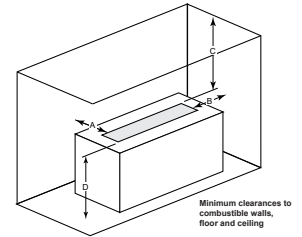

Interior Styles

Traditional

Herringbone

PLAZA

Model	Length	Width	Depth	Viewing Area	BTU/hr Input
Plaza-24"	24" [610]	5-3/8" [137]	5-3/8" [137]	24" x 5-3/8" [613 x 137]	32,000

Clearance to Combustibles

Appliance enclosure must be made entirely of non-combustible materials