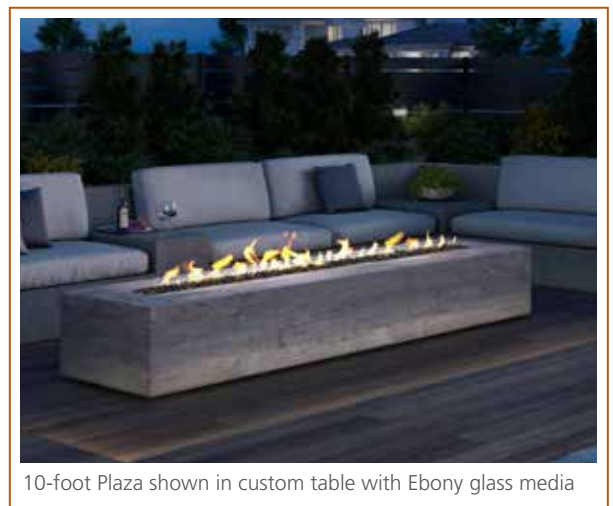

Optional features

- Coffee table framing kit
- Glass wind shield
- Stainless steel cover

10-foot Plaza shown in custom table with Ebony glass media

Media