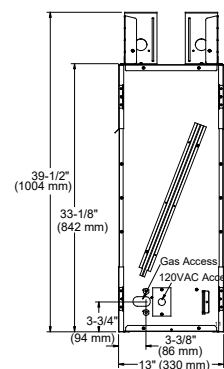

	A	B
Starter Kit	26" (660 mm)	24" (610mm)
Starter Kit + 1 Extension	50" (1,270mm)	48" (1,219mm)
Starter Kit + 2 Extensions	74" (1,880mm)	72" (1,829mm)
Starter Kit + 3 Extensions	98" (2,489mm)	96" (2,438mm)
Starter Kit + 4 Extensions	122" (3,099mm)	120" (3,048mm)

	A	B	C	D	E
in	17	17	45	8	8
mm	432	432	1143	203	203

LANAI

Model	Front Width (A)		Height (B)		Depth (C)		Viewing Area (D x E)	BTU/hr Input
	Unit	Framing	Unit	Framing	Unit	Framing		
Lanai 48"	52-1/8" [1324]	52-3/4" [1340]	39-1/2" [1003]	39-3/4" [1009]	13-3/8" [340]	13-7/8" [352]	47-7/8" x 17" [1216 x 432]	55,000
Lanai 60"	64-1/8" [1629]	64-3/4" [1645]	39-1/2" [1003]	39-3/4" [1009]	13-3/8" [340]	13-7/8" [352]	60" x 17" [1524 x 432]	65,000

Front View

Side View

LANAI SEE-THROUGH

Model	Width		Height		Depth		Viewing Area	BTU/hr Input
	Unit	Framing	Unit	Framing	Unit	Framing		
Lanai See-Through 48"	52-1/8" [1324]	52-3/4" [1340]	39-1/2" [1003]	39-3/4" [1009]	13" [330]	13-7/8" [352]	47-7/8" x 17" [1216 x 432]	55,000

Front View

Side View

FIRE FEATURE SPECIFICATIONS

COURTYARD

Model	Front Width		Back Width		Height		Depth		Viewing Area
	Unit	Framing	Unit	Framing	Unit	Framing	Unit	Framing	
Courtyard-36"	41-3/4" [1060]	43-1/2" [1105]	31-1/2" [800]	43-1/2" [1105]	44" [1118]	44-1/8" [1121]	18" [457]	18-1/8" [459]	36" x 30-3/4" [914 x 781]
Courtyard-42"	47-3/4" [1213]	49-1/2" [1257]	37-1/2" [953]	49-1/2" [1257]	44" [1118]	44-1/8" [1121]	18" [457]	18-1/8" [459]	42" x 30-3/4" [1067 x 781]