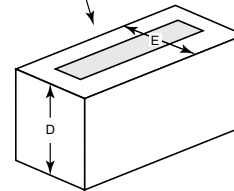

Interior Styles

Traditional

Herringbone

PLAZA

Model	Length	Width	Depth	Viewing Area	BTU/hr Input
Plaza-24"	24" [610]	5-3/8" [137]	5-3/8" [137]	24" x 5-3/8" [613 x 137]	32,000

Clearance to Combustibles

Appliance enclosure must be made entirely of non-combustible materials