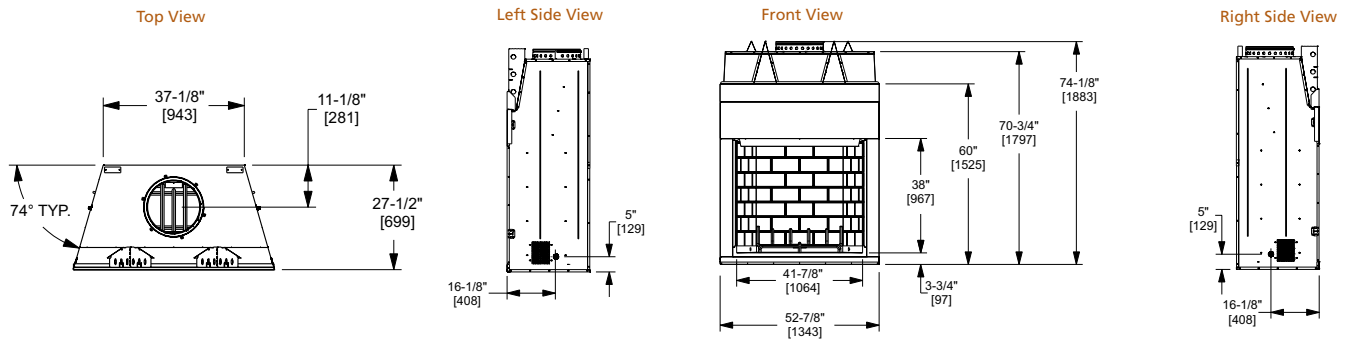

Model	Front Width		Back Width		Height		Depth		Viewing Area
	Unit	Framing	Unit	Framing	Unit	Framing	Unit	Framing	
Montana-36"	42" [1067]	43" [1091]	25" [635]	43" [1091]	42-1/4" [1073]	42-3/8" [1076]	23-1/4" [591]	24-1/8" [613]	36" x 23-1/2" [915 x 597]
Montana-42"	48" [1219]	49" [1246]	31" [787]	49" [1246]	42-1/4" [1073]	42-3/8" [1076]	23-1/4" [591]	24-1/8" [613]	42" x 23-1/2" [1067 x 597]

Drawings to the right represent the 36" and 42" combined.

MODEL	Montana-36"	Montana-42"
A	25" [786]	31" [786]
B	13-7/8" [352]	14" [356]
C	9-1/2" [241]	9-1/2" [241]
D	13-1/4" [337]	14" [356]

CASTLEWOOD

Model	Front Width		Back Width		Height		Depth		Viewing Area
	Unit	Framing	Unit	Framing	Unit	Framing	Unit	Framing	
Castlewood-42"	52-7/8" [1343]	53-7/8" [1368]	37-1/8" [943]	40-1/8" [1019]	74-1/8" [1883]	74-1/2" [1892]	27-1/2" [699]	28-1/2" [724]	41-7/8" x 38" [1063 x 965]