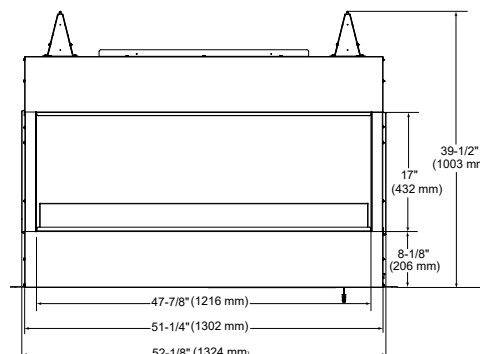

	A	B
Starter Kit	26" (660 mm)	24" (610mm)
Starter Kit + 1 Extension	50" (1,270mm)	48" (1,219mm)
Starter Kit + 2 Extensions	74" (1,880mm)	72" (1,829mm)
Starter Kit + 3 Extensions	98" (2,489mm)	96" (2,438mm)
Starter Kit + 4 Extensions	122" (3,099mm)	120" (3,048mm)

	A	B	C	D	E
in	17	17	45	8	8
mm	432	432	1143	203	203

LANAI

Model	Front Width (A)		Height (B)		Depth (C)		Viewing Area (D x E)	BTU/hr Input
	Unit	Framing	Unit	Framing	Unit	Framing		
Lanai 48"	52-1/8" [1324]	52-3/4" [1340]	39-1/2" [1003]	39-3/4" [1009]	13-3/8" [340]	13-7/8" [352]	47-7/8" x 17" [1216 x 432]	55,000
Lanai 60"	64-1/8" [1629]	64-3/4" [1645]	39-1/2" [1003]	39-3/4" [1009]	13-3/8" [340]	13-7/8" [352]	60" x 17" [1524 x 432]	65,000

Front View

Side View

LANAI SEE-THROUGH

Model	Width		Height		Depth		Viewing Area	BTU/hr Input
	Unit	Framing	Unit	Framing	Unit	Framing		
Lanai See-Through 48"	52-1/8" [1324]	52-3/4" [1340]	39-1/2" [1003]	39-3/4" [1009]	13" [330]	13-7/8" [352]	47-7/8" x 17" [1216 x 432]	55,000

Front View

Side View

FIRE FEATURE SPECIFICATIONS

COURTYARD

Model	Front Width		Back Width		Height		Depth		Viewing Area
	Unit	Framing	Unit	Framing	Unit	Framing	Unit	Framing	
Courtyard-36"	41-3/4" [1060]	43-1/2" [1105]	31-1/2" [800]	43-1/2" [1105]	44" [1118]	44-1/8" [1121]	18" [457]	18-1/8" [459]	36" x 30-3/4" [914 x 781]
Courtyard-42"	47-3/4" [1213]	49-1/2" [1257]	37-1/2" [953]	49-1/2" [1257]	44" [1118]	44-1/8" [1121]	18" [457]	18-1/8" [459]	42" x 30-3/4" [1067 x 781]