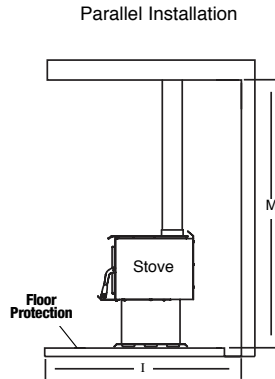

STOVE CLEARANCES