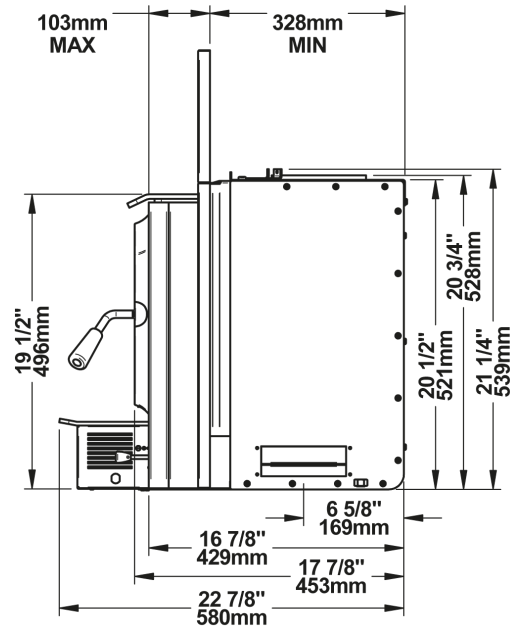

### Specifications

- Heating Area 500-1,800 sq. ft.
- Burn Time 6 hours
- Maximum Heat Output 65,000 BTUs
- Maximum Log Length 18 in.
- Firebox Size 1.9 cu. ft.
- Min Fireplace 21 1/2" H, 27 1/2" W, x 12 5/8"

### Options & Accessories

- 3 Surround Options (Requires 1)
  - 29" x 44"
  - 32" x 50"
- 2 Door Options (Requires 1)
  - Nickel Door Overlay
  - Black Door Overlay
- Accessories
  - Fresh Air Intake Kit
  - Fire Screen

## DIMENSIONS

## MINIMUM OPENING DIMENSIONS