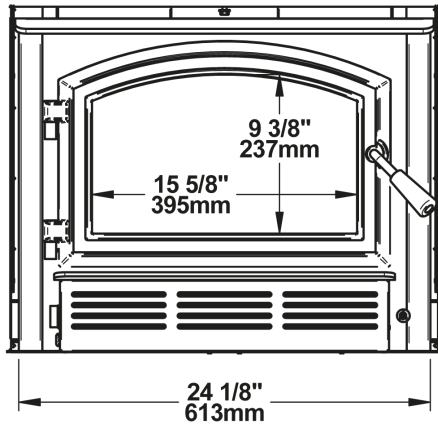

### Specifications

- Heating Area 500-1,800 sq. ft.
- Burn Time 6 hours
- Maximum Heat Output 65,000 BTUs
- Maximum Log Length 18 in.
- Firebox Size 1.9 cu. ft.
- Min Fireplace 21 1/2" H, 27 1/2" W, x 12 5/8"

## DIMENSIONS