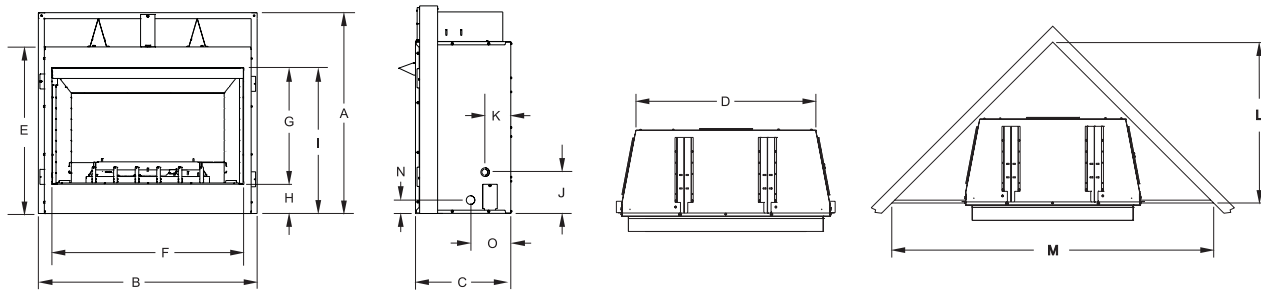

Specifications

FIREPLACE/FIREBOX SPECIFICATIONS

Fireplace/Firebox includes two metal studs and noncombustible backer board.
Additional materials may be required for installation.

Model	Framing Height	Framing Width	Framing Depth
OLP36FP	42 1/8	41 3/4	19 13/16
OLP42FP	42 1/8	45 3/4	19 13/16
OP36FP/OP36FB	42 1/8	41 3/4	19 13/16
OP42FP/OP42FB	42 1/8	45 3/4	19 13/16

Model	A	B	C	D	E	F	G	H	I	J	K	L	M
OLP36FP	42 1/8	41 3/4	19 13/16	33	35	36	24 3/8	6 1/8	30 9/16	8 3/8	5 3/4	36 3/16	72 3/8
OLP42FP	42 1/8	45 3/4	19 13/16	37	35	40	24 3/8	6 1/8	30 9/16	8 3/8	5 3/4	38 3/16	76 3/8
OP36FP/OP36FB	42 1/8	41 3/4	19 13/16	33	35	36	24 3/8	6 1/8	30 9/16	8 3/8	5 3/4	36 3/16	72 3/8
OP42FP/OP42FB	42 1/8	45 3/4	19 13/16	37	35	40	24 3/8	6 1/8	30 9/16	8 3/8	5 3/4	38 3/16	76 3/8

BURNER SPECIFICATIONS

Model	Description	Btu Input	Minimum Firebox Dimensions in Inches			
			Front Width	Rear Width	Depth	Height
OLI-24	24-inch Outdoor Loft Burner, IP	36,000	34	27	18	18
OLI-30	30-inch Outdoor Loft Burner, IP	40,000	36	30	18	18
ONR-24	24-inch Outdoor Harmony Burner, Millivolt	50,000	34	27	18	22
ONI-24	24-inch Outdoor Harmony Burner, IP	50,000	34	27	18	22
ONR-30	30-inch Outdoor Harmony Burner, Millivolt	50,000	36	30	18	22
ONI-30	30-inch Outdoor Harmony Burner, IP	50,000	36	30	18	22

LOG SETS, OPTIONS, AND ACCESSORIES

Model	Description
OLX-24-WR	Outdoor Wildwood Refractory Log Set, 7-piece, 24-inch
OLX-30-WR	Outdoor Wildwood Refractory Log Set, 7-piece, 30-inch
BD-36-SS	Bi-Fold Glass Door, 36-inch, Stainless Steel Frame
BD-42-SS	Bi-Fold Glass Door, 42-inch, Stainless Steel Frame
DT-36-SS	Drain Tray, 36-inch, Stainless Steel Frame
DT-42-SS	Drain Tray, 42-inch, Stainless Steel Frame
WD-36-SS	Weather Door, 36-inch, Stainless Steel
WD-42-SS	Weather Door, 42-inch, Stainless Steel

Warranty: All parts carry a 5-year limited warranty. Remote Controls carry a 1-year limited warranty.

Empire is committed to continuous product improvement; specifications are subject to change without notice.
Dimensions in this brochure are approximate; read and follow the framing dimensions in the owners manual supplied with your Empire product. Flame size, shape, and color will vary from photos.

Member of the following industry associations:

This appliance is design-certified to the ANSI standard by:

SINCE 1932
Empire Comfort Systems
918 Freeburg Ave.
Belleville, IL 62220-2623
E-mail: info@empirecomfort.com

00899 6/12/14

The Empire Comfort Systems name and logos are registered U.S. trademarks.